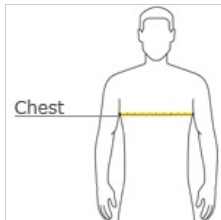

CARE INSTRUCTIONS

Machine wash cold with like colors. Do not bleach. Do not use fabric softener. Tumble dry low. Remove promptly. Cool iron if needed. Do not dry clean.

front

back

HOW TO MEASURE

CHEST

With arms down at sides, measure around the upper body, under arms and over the fullest part of the chest.

SIZE CHART

	XS	S	M	L	XL	2XL	3XL	4XL
Chest	32-34	35-37	38-40	41-43	44-46	47-49	50-52	53-55

COLOR INFORMATION

Black
PMS NTR BLACK
C

Lime Shock
PMS 375 C

Silver
PMS 422 C

True Navy
PMS 276 C

True Red
PMS 200 C